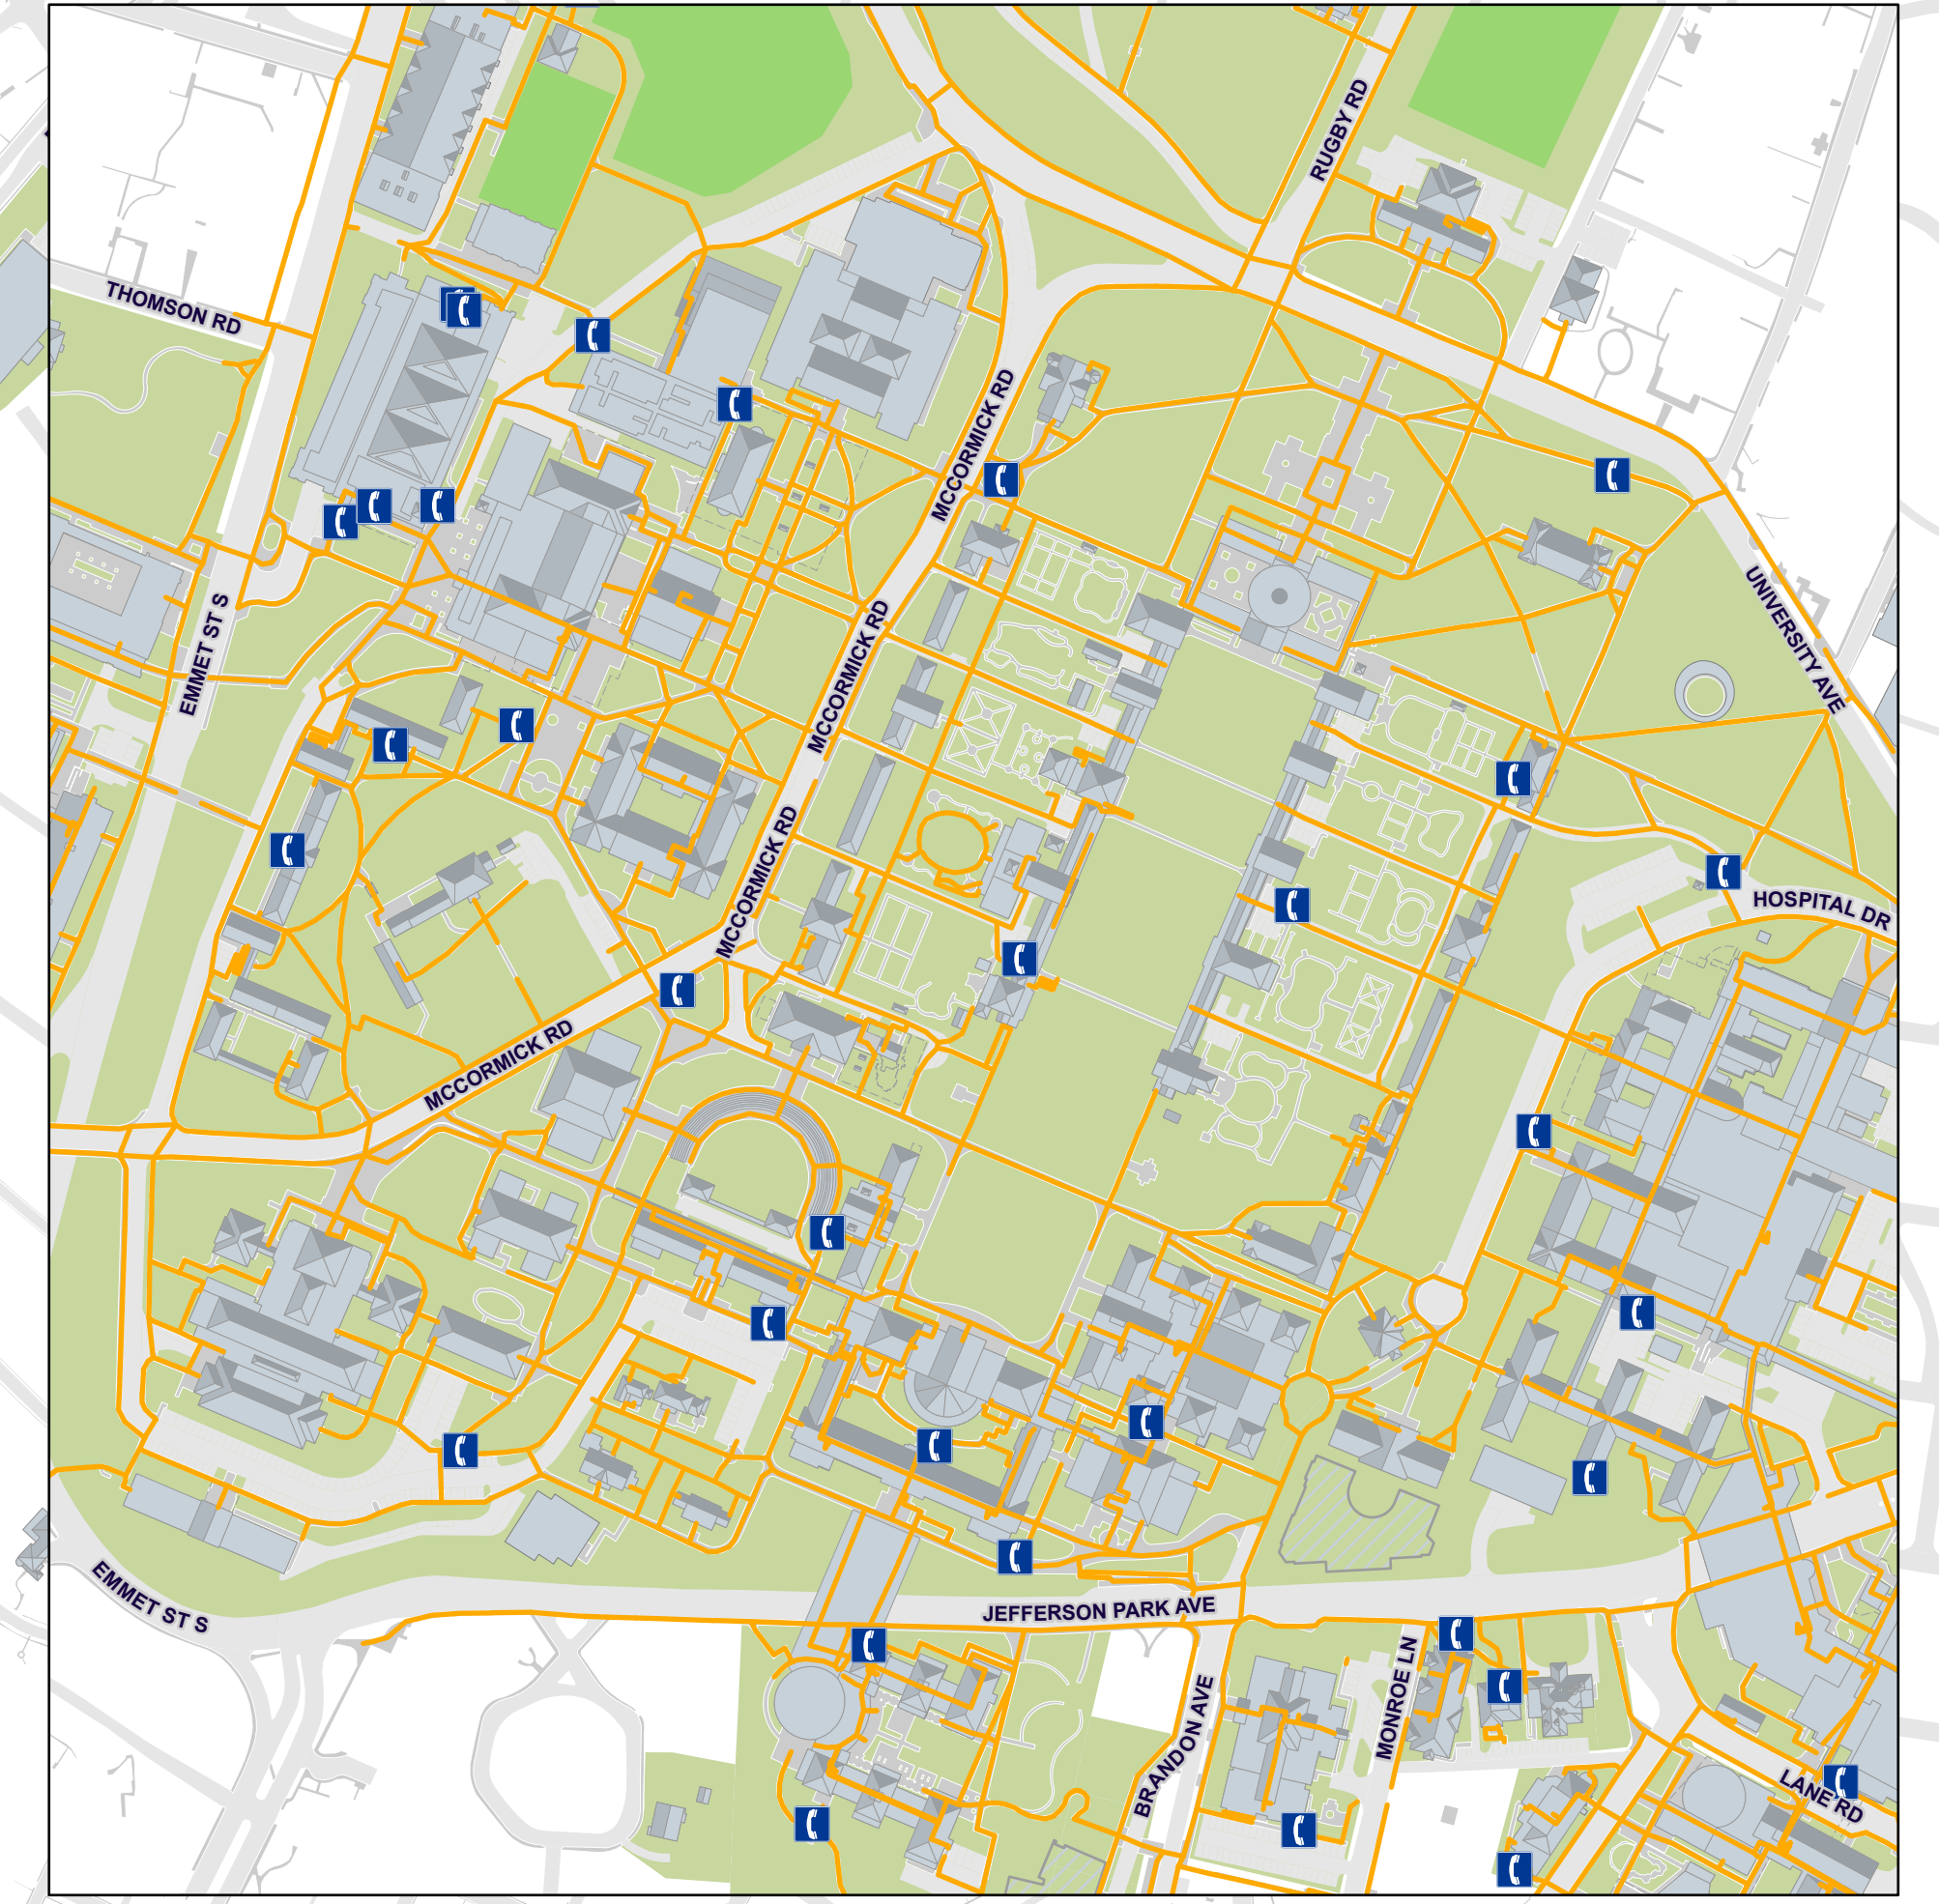

Central Grounds

-  Emergency Telephones (334)
-  Lighted Pathways

Date: 4/24/2024

LightedPaths

0 450 900
Feet
Geospatial Engineering Services
1490 Leake Drive
Charlottesville, VA 22904