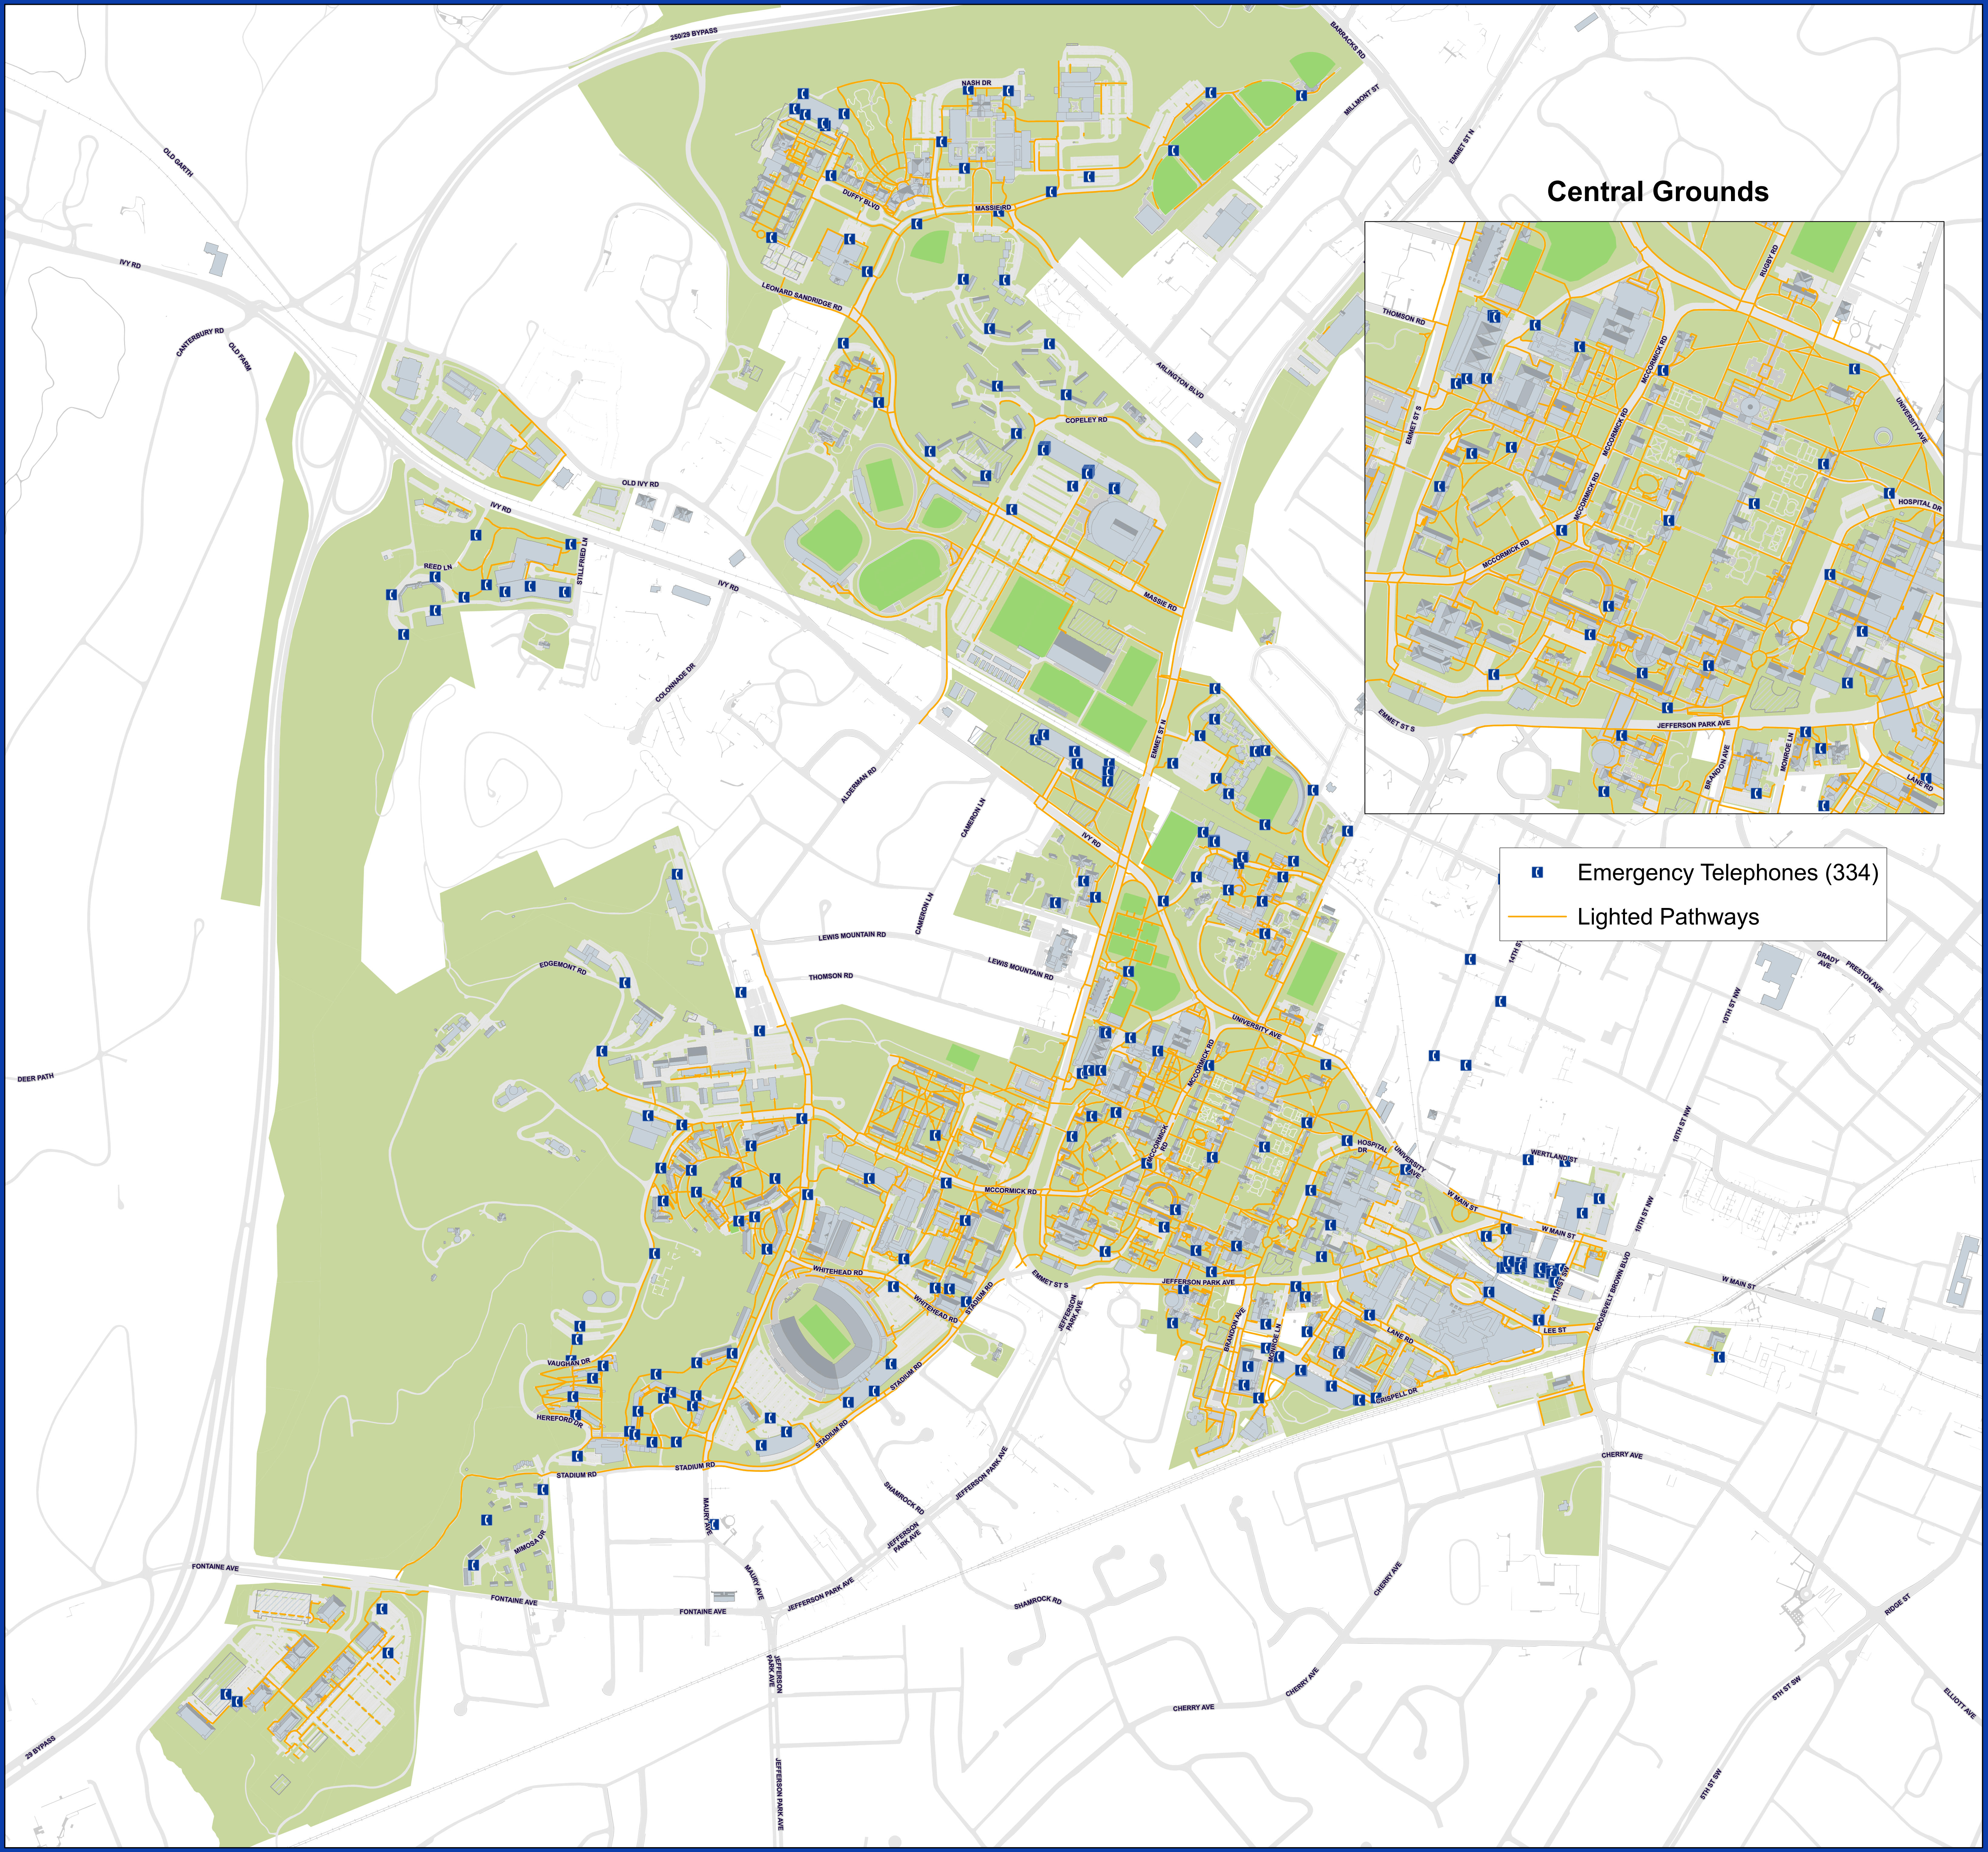

Central Grounds

-  Emergency Telephones (334)
-  Lighted Pathways

Date: 4/24/2024

LightedPaths

0 450 900
Feet
Geospatial Engineering Services
1490 Leake Drive
Charlottesville, VA 22904