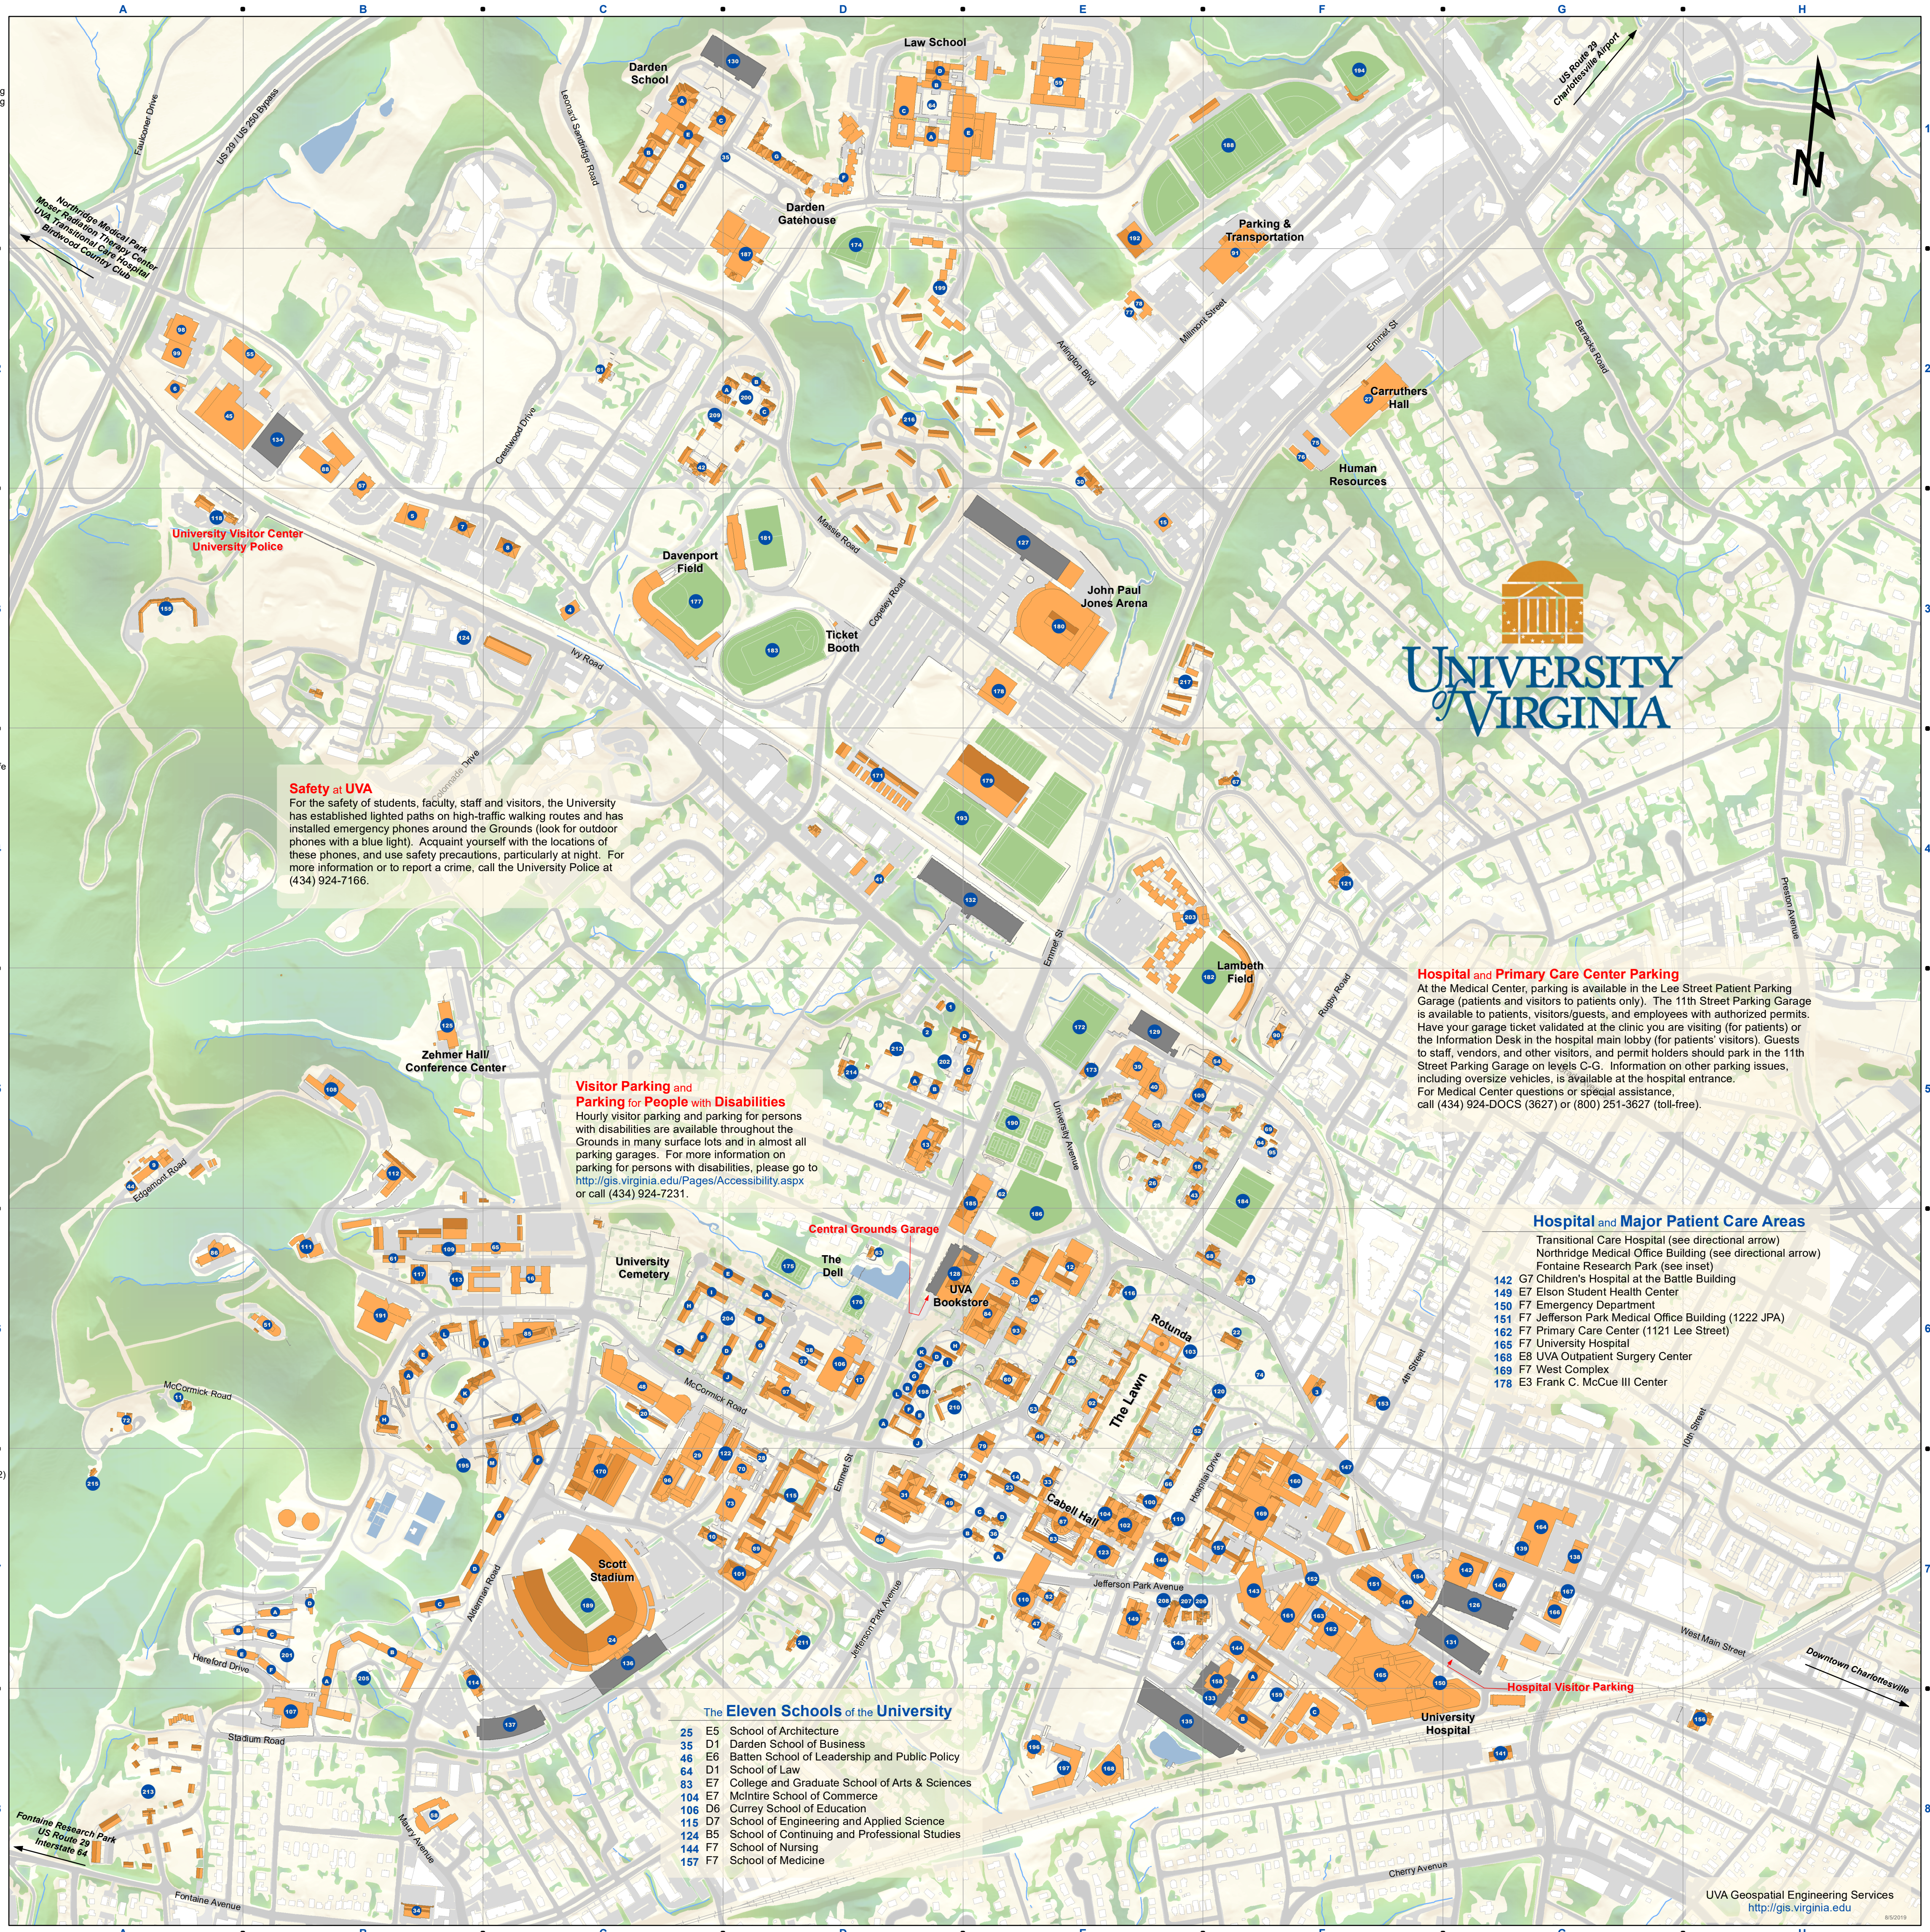

Academic, Administrative and Student Life		Health System	
1	D5 102 Cresap Road	138	G7 1003 West Main Street
2	D5 108 Cresap Road	139	G7 1107 West Main Street
3	F6 1515 University Avenue	140	G7 1200 West Main Street
4	C3 2200 Old Ivy Road	141	G8 999 Grove Street (Lee Building)
5	A2 2400 Old Ivy Road	142	G7 Battle Building
6	A2 2476 Old Ivy Road	143	F7 Claude Moore Health Sciences Library
7	B3 310 Old Ivy Way	144	F7 Claude Moore Medical Education Building
8	C3 315 Old Ivy Way	145	E7 Claude Moore Nursing Education Building
9	A5 Aerospace Research Laboratory	146	E7 Cobb Hall
10	C7 Albert H Small Building	147	F7 Corner Building
11	A6 Alden House (Observatory House 1)	148	F7 Education Resource Center
12	E6 Alderman Library	149	E7 Elson Student Health Center
13	D5 Alumni Hall	150	F7 Emergency Department
14	F7 Amphitheater	151	F7 Emily Cosovic Clinical Cancer Center
15	E3 Arlington Blvd 1910	152	F7 Hospital Link
16	C6 Astronomy Building	153	F6 Hospitality House Blue Cottage
17	D6 Bavaro Hall (Curry School of Education)	154	F7 Jefferson Park Medical Office Building
18	A5 Bayly Building (The Fraim Museum of Art)	155	A3 KRCRC Commonwealth Court
19	D5 Bemiss House (University Press)	156	H8 Malcolm W Cole Child Care Center
20	C6 Biology Greenhouse	157	F7 McKim Hall
21	F6 Booker House (Provost's Office)	158	F7 McLeod Hall
22	D5 Brooks Hall	159	F8 Medical Research Buildings
23	E7 Bryan Hall	160	F7 West Complex
24	C7 Bryant Hall at Scott Stadium	A	Bomedi. Eng. & Medical Sci. Bld. (MR-5)
25	E5 Campbell Hall (School of Architecture)	B	Carter-Harrison Research Bldg (MR-6)
26	E5 Carr's Hill (Presidents' House)	C	Medical Research Lab (MR-4)
27	F2 Carruthers Hall	160	F7 Medical School Bldg
28	D7 Chemical Engineering Research	161	F7 Pinn Hall
29	C7 Chemistry Building	162	F7 Primary Care Center
30	E2 Child Care Center	163	F7 Primary Care Center Annex
31	E6 Clark Hall	164	G7 Stacey Hall
32	E6 Clemens Library	165	F7 University Hospital
33	E7 Coker Hall	166	F7 UVA Clinical Laboratory
34	B8 Colony Plaza/2205 Fontaine Ave	167	G7 UVA Community Credit Union (1018 W Main)
35	D1 Darden School of Business	168	E8 UVA Outpatient Surgery Center
A	Abbott Center	169	F7 West Complex
B	Classroom Building	Athletic/Recreational Facilities	
C	Darden Library	170	C7 Aquatic & Fitness Center
D	Faculty Building	171	D4 Athletic Village
E	Saunders Hall	172	E5 Carr's Hill Field
F	Sponsors Hall East	173	E5 Carr's Hill Field Support Facility
G	Sponsors Hall West	174	D1 Copeley Field
E7	Dawson's Row #1	175	D6 Dell (Perry-Fishburne) Tennis Courts
A	Dawson's Row #2	176	D6 Dell Basketball Courts
C	Dawson's Row #3	177	C3 Disharoon Park
D	Dawson's Row #4	178	E3 Frank C. McCue III Center
D6	Dell Building #1	179	E4 George Welsh Indoor Practice Facility
D6	Dell Building #2	180	E3 John Paul Jones Arena
E5	Drama Bldg. Addition (Ruth Caplin Theatre)	D3	Klockner Stadium
E5	Drama Bldg. (The Fraim Museum of Art)	F5	Lambeth Field
41	Dynamics Bldg (2015 Ivy Road)	183	D3 Lanigan Field
42	C2 Faulkner House (Miller Center of Public Affairs)	184	F5 Madison Bowl
43	E5 Fayerweather Hall	185	E5 Memorial Gymnasium
44	A5 Fluids Research Laboratory	186	E6 Nameless Field
45	Fontaine Food Center	187	D2 North Grounds Recreation Center
46	E6 Garrett Hall	188	F1 The Park
47	E7 Gibson Hall	189	C7 Scott Stadium at Carl Smith Center
48	C6 Gilmer Hall	190	E5 Sheridan Snyder Tennis Center
49	Haley Hall	191	B6 Slaughter Recreation Center
50	Harrison Inst. & Small Special Collections Library	192	E1 The Park - Indoor Field #7
51	B6 High Energy Physics Lab	193	D4 University Hall Turf Field
52	Hotel D	194	F1 University Softball Facility
53	Hotel E	Residential Buildings	
54	F5 Hunter Smith Band Building/West Range Cafe	195	B7 Alderman Road Residence Area
A	Ivy Stacks	B	Balz-Dobie House
E6	Jefferson Hall (Hotel C)	C	Cauthen House
57	Jefferson Quad	D	Courtenay House
58	Jefferson Scholars Foundation	E	Dunglison House
59	E1 Judge Advocate General's School (TJAGLCS)	F	Ern Commons
60	D7 Kerchol Hall	G	Gibbons House/Housing & Residence Life
61	E5 Lacy Hall	H	Fitzhugh House
62	E5 Lacy Astor Pavilion	I	Kellogg House
D6	Lambeth House	J	Lié-Maupin House
64	D1 Law School (David A. Harrison III Law Grounds)	K	Shannon House
A	Clay Hall	L	Tuttle-Dunnington House
B	Hunter And Williams Hall	M	Walter-Webb House
C	Slaughter Hall	196	M Woody House
D	Student-Faculty Center	E8	Bice House
E	Withers-Brown Hall	197	E8 Bond House
65	C6 Leake Building (Facilities Management)	D6	Brown College at Monroe Hill
66	E7 Levering Hall (Hotel F)	A	Davis House
67	F4 Loma Sundberg International Center	B	Gildersleeve House
68	F6 Madison Hall (President's Office)	C	Harrison House
69	D7 Madison House	D	Holmes House
70	D7 Materials Science	E	Long House
71	E7 Maury Hall	F	Mallet House
72	A6 McCormick Observatory	G	McCuffey House
73	D7 Mechanical Engineering	H	Peters House
F6	Memorial to Enslaved Laborers	I	Rogers House
75	F2 Michie North (918 Emmet Street)	J	Smith House
76	F2 Michie South (914 Emmet Street)	K	Tucker House

Safety at UVA
For the safety of students, faculty, staff and visitors, the University has established lighted paths on high-traffic walking routes and has installed emergency phones around the Grounds (look for outdoor phones with a blue light). Acquaint yourself with the locations of these phones, and use safety precautions, particularly at night. For more information or to report a crime, call the University Police at (434) 924-7166.

Hospital and Major Patient Care Areas
Transitional Care Hospital (see directional arrow)
Northridge Medical Office Building (see directional arrow)
Fontaine Research Park (see inset)

- 142 G7 Children's Hospital at the Battle Building
- 149 E7 Elson Student Health Center
- 150 F7 Emergency Department
- 151 F7 Jefferson Park Medical Office Building (1222 JPA)
- 162 F7 Primary Care Center (1121 Lee Street)
- 165 F7 University Hospital
- 168 E8 UVA Outpatient Surgery Center
- 169 F7 West Complex
- 178 E3 Frank C. McCue III Center

The Eleven Schools of the University

- 25 E5 School of Architecture
- 35 D1 Darden School of Business
- 46 E6 Batten School of Leadership and Public Policy
- 64 D1 School of Law
- 83 E7 College and Graduate School of Arts & Sciences
- 104 E7 McIntire School of Commerce
- 106 D6 Curry School of Education
- 115 D7 School of Engineering and Applied Science
- 124 B5 School of Continuing and Professional Studies
- 144 F7 School of Nursing
- 157 F7 School of Medicine